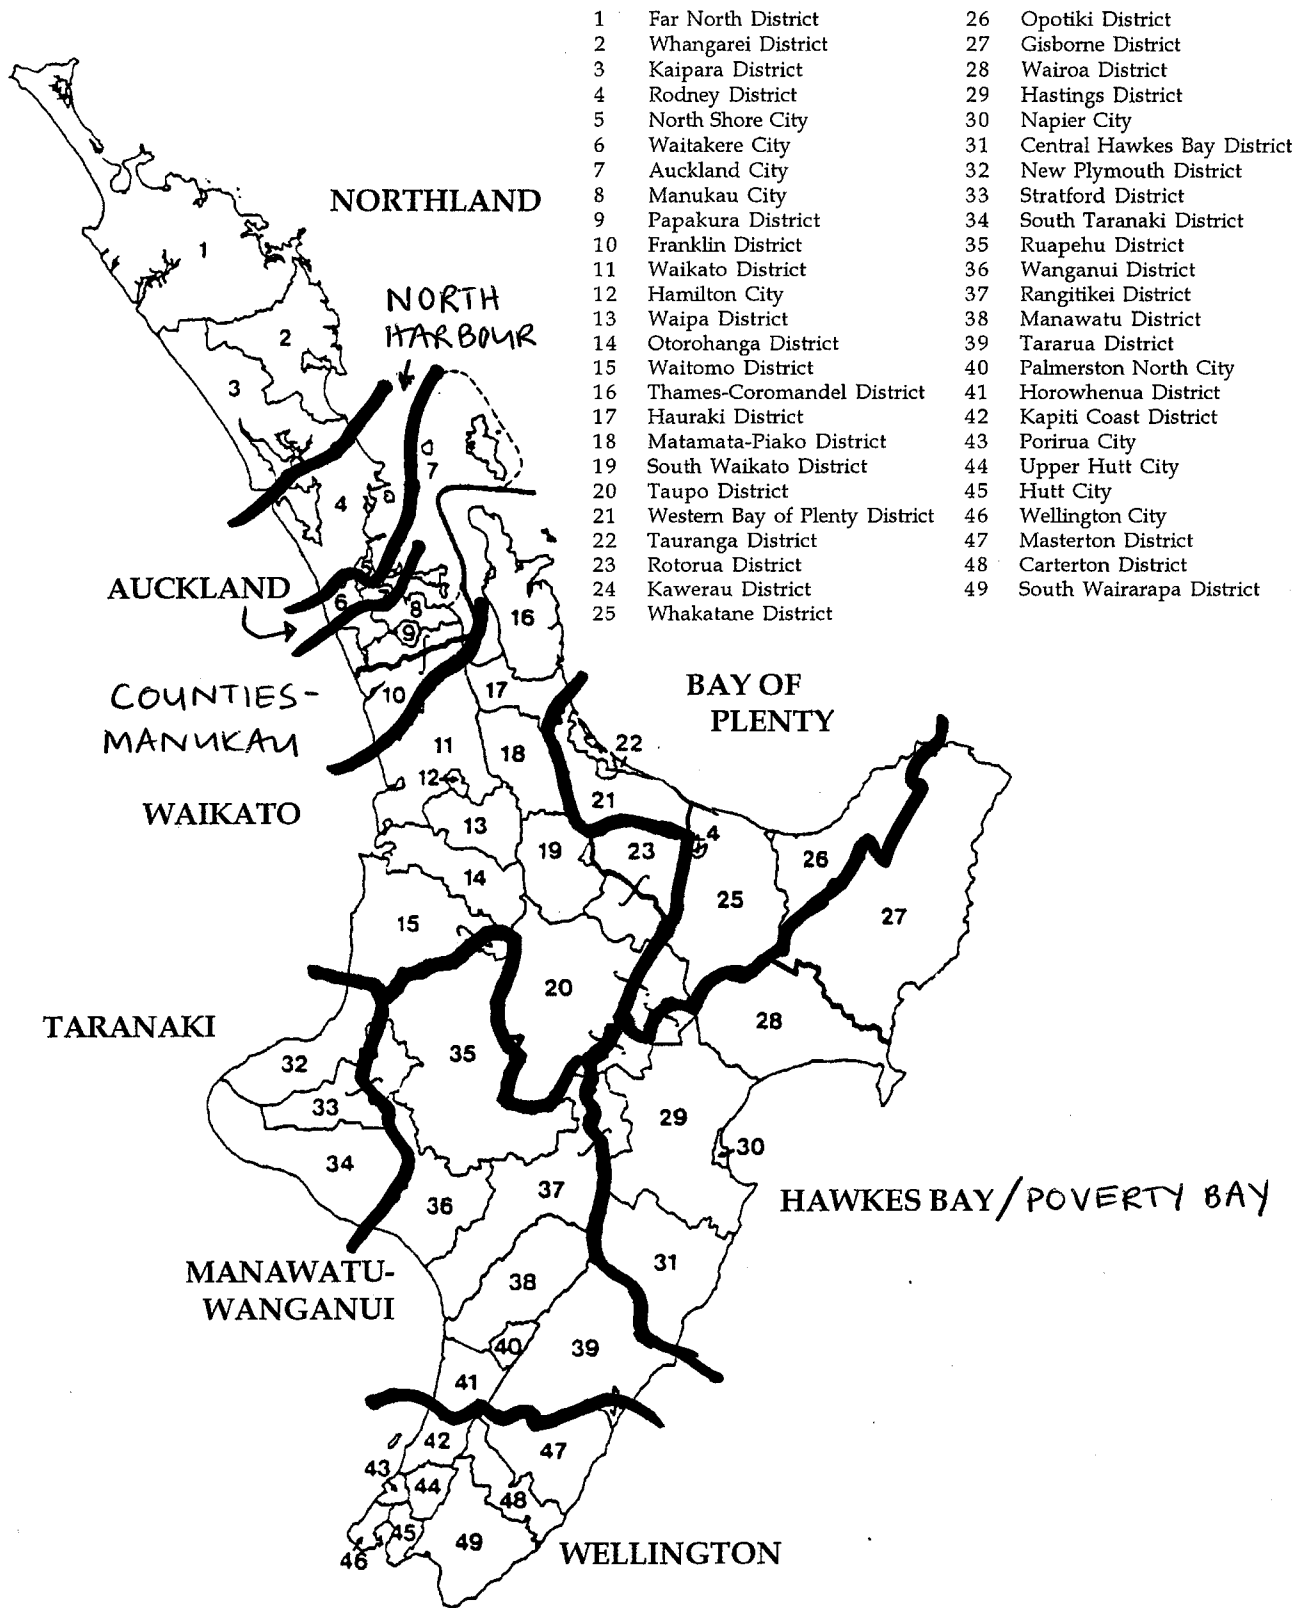

# NORTH ISLAND REGION, DISTRICT AND CITY BOUNDARIES

# SOUTH ISLAND REGION, DISTRICT AND CITY BOUNDARIES

- 50 Marlborough District
- 51 Kaikoura District
- 52 Nelson City
- 53 Tasman District
- 54 Buller District
- 55 Grey District
- 56 Westland District
- 57 Hurunui District
- 58 Waimakariri District
- 59 Christchurch City
- 60 Banks Peninsula District
- 61 Selwyn District
- 62 Ashburton District
- 63 Timaru District
- 64 Mackenzie District
- 65 Waimate District
- 66 Waitaki District
- 67 Dunedin City
- 68 Clutha District
- 69 Central Otago District
- 70 Queenstown-Lakes District
- 71 Gore District
- 72 Invercargill City
- 73 Southland District
- 74 Chatham Islands